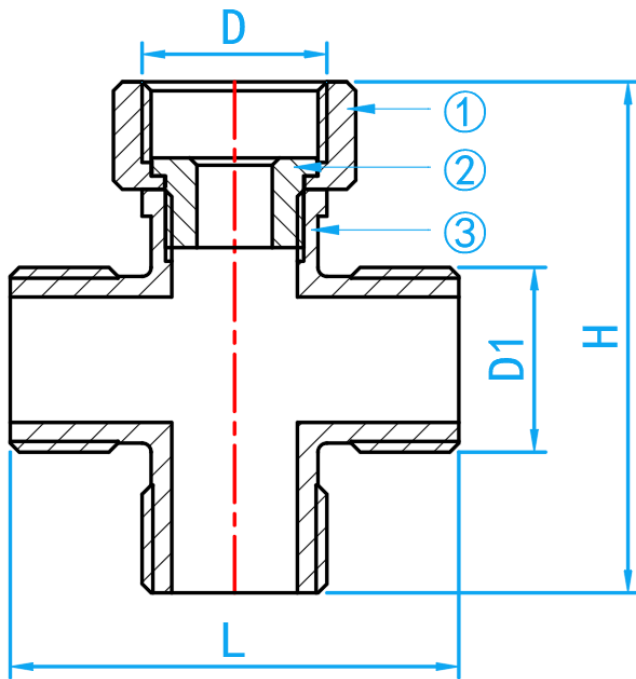

BRASS [CHROME PLATED] CROSS-TYPE WATER DIVERTER C/W SWIVEL FEMALE

COMPLY WITH

SECTION VIEW

COMPONENT PARTS

ITEM	PARTS	MATERIAL
1	Nut	Brass
2	Screw	Brass
3	Body	Brass

DIMENSIONS

SKU	L (mm)	H (mm)	D (inch)	D1 (inch)	WEIGHT (kg)	PCS/CTN
BRCT015MFCP	50	57	1/2" BSP	1/2" BSP	0.124	100