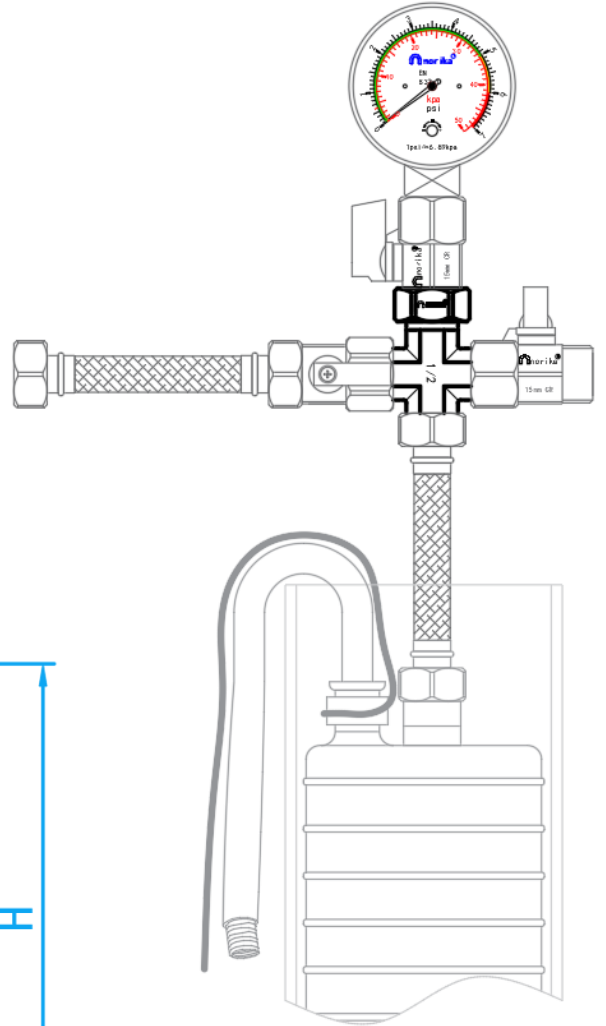

BRASS [CHROME PLATED] CROSS-TYPE WATER DIVERTER C/W SWIVEL FEMALE

COMPLY WITH

SECTION VIEW

COMPONENT PARTS

ITEM	PARTS	MATERIAL
1	Nut	Brass
2	Screw	Brass
3	Body	Brass

DIMENSIONS

SKU	L (mm)	H (mm)	D (inch)	D1 (inch)	WEIGHT (kg)	PCS/CTN
BRCT015MFCP	50	57	1/2" BSP	1/2" BSP	0.124	100